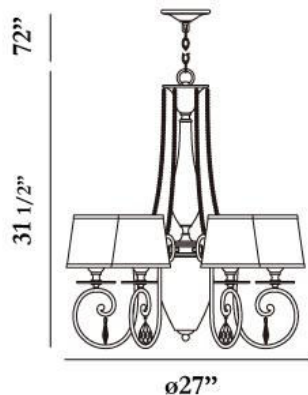

Project Information

Job Name: Canadalite.com Date: _____ Type: _____
Comments: 1 (888) 887-7038, info@canadalite.com