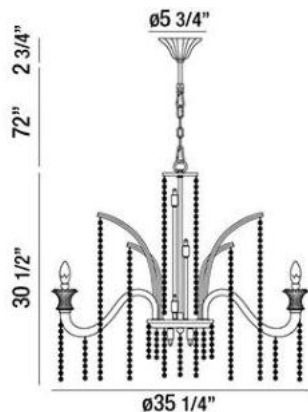

NAVA , 14-LIGHT CHANDELIER

Product Specifications

Collection:	Illuminations
Item No.:	26242-019
Height:	30.5"
Chain / Cord Length:	72"
Diameter:	35.25"
Est. Shipping Weight:	39.16 lbs
No. of Bulbs:	14
Bulb Wattage:	60 watts
Bulb Type:	G9 & B10 
Bulb Base:	6x40W/G9 & 8x60W/E12
Bulb Voltage:	120 volts

Options Available

ITEM CODE	FINISH	SHADE
26242-019	chrome	ice blue crystal

Colour / Shades Available

FINISH	SHADE
chrome	 ice blue crystal

Ice blue hand blown glass with ice blue crystal and chrome accents