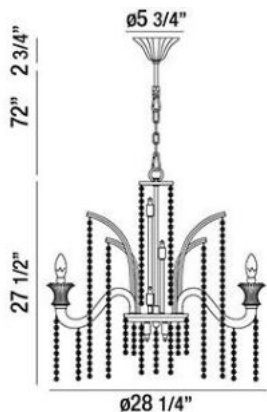

Ice blue hand blown glass with ice blue crystal and chrome accents

NAVA , 11-LIGHT CHANDELIER

Product Specifications

Collection:	Illuminations
Item No.:	26241-012
Height:	27.5"
Chain / Cord Length:	72"
Diameter:	28.25"
Est. Shipping Weight:	26.62 lbs
No. of Bulbs:	11
Bulb Wattage:	60 watts
Bulb Type:	G9 & B10
Bulb Base:	5x40W/G9 & 6x60W/E12
Bulb Voltage:	120 volts

Options Available

ITEM CODE	FINISH	SHADE
26241-012	chrome	ice blue crystal

Colour / Shades Available

FINISH	SHADE
chrome	ice blue crystal

Project Information

Job Name: Canadalite.com Date: _____ Type: _____

Comments: 534 Hood Road, Markham ON L3R 3K9 Email: info@canadalite.com