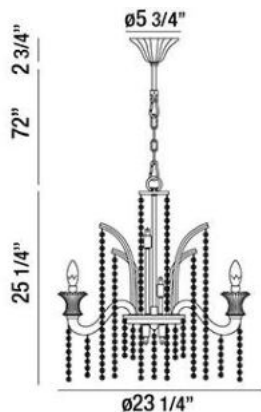

Ice blue hand blown glass with ice blue crystal and chrome accents

NAVA , 7-LIGHT CHANDELIER

Product Specifications

Collection:	Illuminations
Item No.:	26240-015
Height:	25.25"
Chain / Cord Length:	72"
Diameter:	23.25"
Est. Shipping Weight:	15.84 lbs
No. of Bulbs:	7
Bulb Wattage:	60 watts
Bulb Type:	G9 & B10 
Bulb Base:	4x40W/G9 & 3x60W/E12
Bulb Voltage:	120 volts

Options Available

ITEM CODE	FINISH	SHADE
26240-015	chrome	ice blue crystal

Colour / Shades Available

FINISH	SHADE
chrome	 ice blue crystal

Project Information

Job Name: Canadalite.com Date: _____ Type: _____