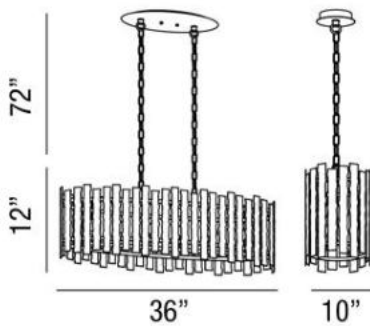

Project Information

Job Name: Canadalite.com Date: _____ Type: _____

Comments: 534 Hood Road, Markham ON L3R 3K9 Email: info@canadalite.com