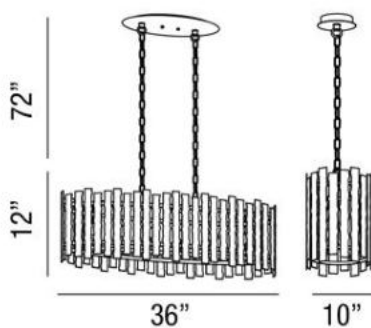

NASTRO , 6-LIGHT PENDANT

Product Specifications

Collection: Illuminations
 Item No.: 25611-014
 Height: 12"
 Chain / Cord Length: 72"
 Width: 10"
 Length: 36"
 Est. Shipping Weight: 26.73 lbs
 No. of Bulbs: 6
 Bulb Wattage: 60 watts
 Bulb Type: B10 
 Bulb Base: E12
 Bulb Voltage: 120 volts

Options Available

ITEM CODE	FINISH	SHADE
25611-014	chrome	chrome
25611-021	glossy white	glossy white

Colour / Shades Available

FINISH	SHADE
chrome	 chrome
glossy white	 glossy white

Project Information

Job Name: Canadalite.com Date: _____ Type: _____
 Comments: 534 Hood Road, Markham ON L3R 3K9 Email: info@canadalite.com