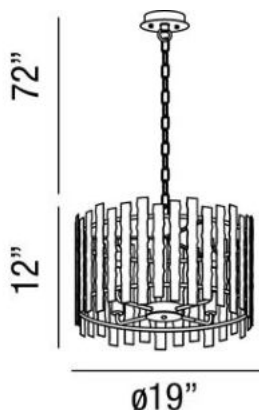

Project Information

Job Name: Canadalite.com Date: _____ Type: _____
Comments: 534 Hood Road, Markham ON L3R 3K9 Email: info@canadalite.com