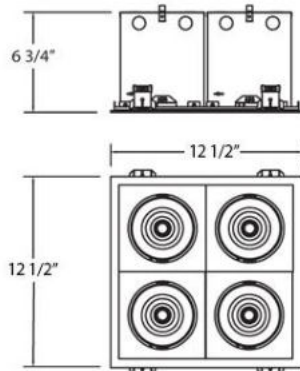

Project Information

Job Name: Canadalite.com Date: _____ Type: _____

Comments: 1 (888) 887-7038, info@canadalite.com