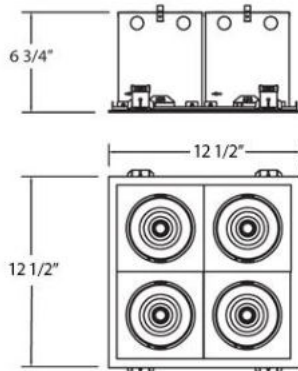

Project Information

Job Name: Canadalite.com Date: _____ Type: _____

Comments: 1 (888) 887-7038, info@canadalite.com