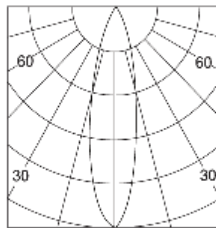

4-LIGHT MULTI COMBO LED

24556-019 - 13W LED

- 4 x 13 WATT
- BRIDGELUX LED
- 3720 (lm) - Lumens
- 3000K - Kelvins
- 85+ - CRI
- 50,000 (Hrs) LED Life
- 20° Light Beam Angle
- 30° Horizontal Adjustment
- 12 1/2" x 12 1/2" Cut Hole Size
- Dimmable LED Driver Included
- White Finish
- 120V Input

24555-012 - 24W LED

- 4 x 24 WATT
- BRIDGELUX LED
- 8000 (lm) - Lumens
- 3000K - Kelvins
- 85+ - CRI
- 50,000 (Hrs) LED Life
- 20° Light Beam Angle
- 30° Horizontal Adjustment
- 12 1/2" x 12 1/2" Cut Hole Size
- Dimmable LED Driver Included
- White Finish
- 120V Input

13W-LED

h(m)	D(m)	E(lx)
	20°	
0.5	0.213	28575
1	0.426	7144
2	0.852	1786
3	1.278	793
4	1.704	446

24W-LED

h(m)	D(m)	E(lx)
	20°	
1	0.31	4726
2	0.62	1181
3	0.92	525.1
4	1.23	295.4
5	1.54	189