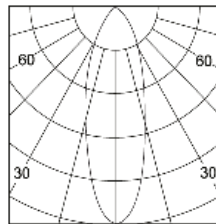

24555-012 - 24W LED

- 4 x 24 WATT
- BRIDGELUX LED
- 8000 (lm) - Lumens
- 3000K - Kelvins
- 85+ - CRI
- 50,000 (Hrs) LED Life
- 20° Light Beam Angle
- 30° Horizontal Adjustment
- 12 1/2" x 12 1/2" Cut Hole Size
- Dimmable LED Driver Included
- White Finish
- 120V Input

13W-LED

h(m)	D(m)	E(lx)
	20°	
0.5	0.213	28575
1	0.426	7144
2	0.852	1786
3	1.278	793
4	1.704	446

24W-LED

h(m)	D(m)	E(lx)
	20°	
1	0.31	4726
2	0.62	1181
3	0.92	525.1
4	1.23	295.4
5	1.54	189