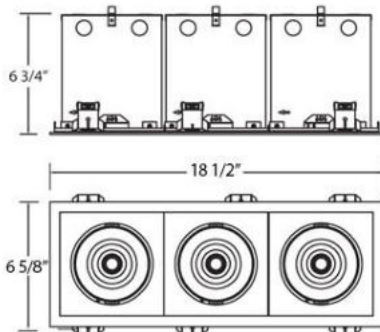

Project Information

Job Name: Canadalite.com Date: _____ Type: _____

Comments: 1 (888) 887-7038, info@canadalite.com