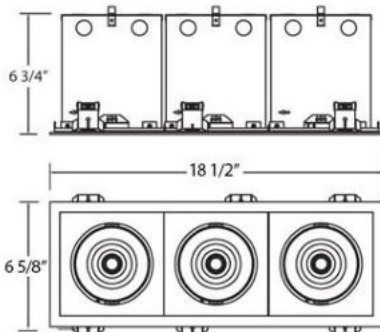

Project Information

Job Name: Canadalite.com Date: _____ Type: _____

Comments: 1 (888) 887-7038, info@canadalite.com