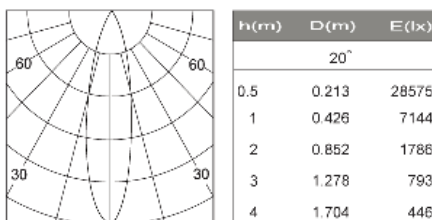

3-LIGHT MULTI COMBO LED

24554-015 - 13W LED

- 3 x 13 WATT
- BRIDGELUX LED
- 2790 (lm) - Lumens
- 3000K - Kelvins
- 50,000 (Hrs) LED Life
- 85+ - CRI
- 20° Light Beam Angle
- 30° Horizontal Adjustment
- 6 5/8" x 18 1/2" Cut Hole Size
- Dimmable LED Driver Included
- White Finish
- 120V Input

13W-LED

24553-018 - 24W LED

- 3 x 24 WATT
- BRIDGELUX LED
- 6000 (lm) - Lumens
- 3000K - Kelvins
- 50,000 (Hrs) LED Life
- 85+ - CRI
- 20° Light Beam Angle
- 30° Horizontal Adjustment
- 6 5/8" x 18 1/2" Cut Hole Size
- Dimmable LED Driver Included
- White Finish
- 120V Input