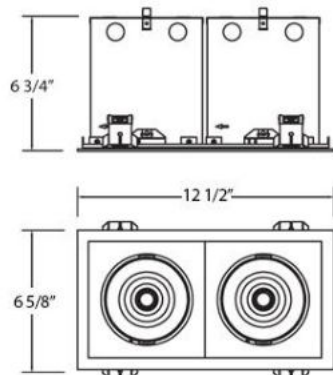

Project Information

Job Name: Canadalite.com Date: _____ Type: _____
Comments: 1 (888) 887-7038, info@canadalite.com