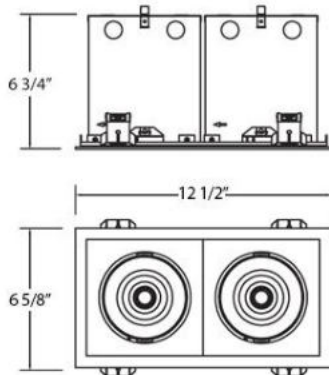

Project Information

Job Name: Canadalite.com Date: _____ Type: _____

Comments: 1 (888) 887-7038, info@canadalite.com