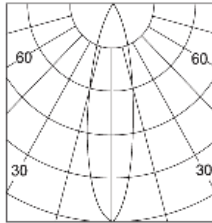

**2-LIGHT MULTI COMBO LED**

**24552-011 - 13W LED**

- 2 x 13 WATT
- BRIDGELUX LED
- 1860 (lm) - Lumens
- 3000K - Kelvins
- 50,000 (Hrs) LED Life
- 85+ - CRI
- 20° Light Beam Angle
- 30° Horizontal Adjustment
- 6 5/8" x 12 1/2" Cut Hole Size
- Dimmable LED Driver Included
- White Finish
- 120V Input

**24551-014 - 24W LED**

- 2 x 24 WATT
- BRIDGELUX LED
- 4000 (lm) - Lumens
- 3000K - Kelvins
- 50,000 (Hrs) LED Life
- 85+ - CRI
- 20° Light Beam Angle
- 30° Horizontal Adjustment
- 6 5/8" x 12 1/2" Cut Hole Size
- Dimmable LED Driver Included
- White Finish
- 120V Input

**13W-LED**

h(m)	D(m)	E(lx)
	20°	
0.5	0.213	28576
1	0.426	7144
2	0.852	1786
3	1.278	793
4	1.704	446

**24W-LED**

h(m)	D(m)	E(lx)
	20°	
1	0.31	4726
2	0.62	1181
3	0.92	525.1
4	1.23	295.4
5	1.54	189