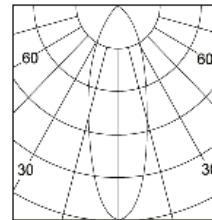

**24551-014 - 24W LED**

- 2 x 24 WATT
- BRIDGELUX LED
- 4000 (lm) - Lumens
- 3000K - Kelvins
- 50,000 (Hrs) LED Life
- 85+ - CRI
- 20° Light Beam Angle
- 30° Horizontal Adjustment
- 6 5/8" x 12 1/2" Cut Hole Size
- Dimmable LED Driver Included
- White Finish
- 120V Input

**13W-LED**

h(m)	D(m)	E(lx)
	20°	
0.5	0.213	28576
1	0.426	7144
2	0.852	1786
3	1.278	793
4	1.704	446

**24W-LED**

h(m)	D(m)	E(lx)
	20°	
1	0.31	4726
2	0.62	1181
3	0.92	525.1
4	1.23	295.4
5	1.54	189