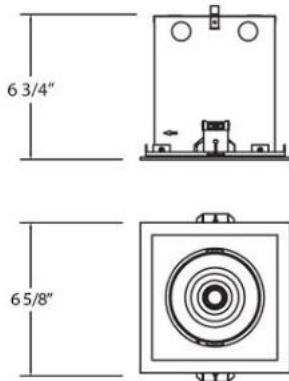

Project Information

Job Name: Canadalite.com Date: _____ Type: _____
Comments: 1 (888) 887-7038, info@canadalite.com