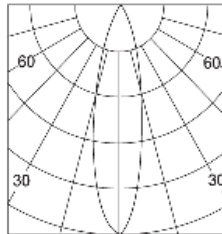

1-LIGHT MULTI COMBO LED

24550-017 - 13W LED

- 1 x 13 WATT
- BRIDGELUX LED
- 930 (lm) - Lumens
- 3000K - Kelvins
- 50,000 (Hrs) LED Life
- 85+ - CRI
- 20° Light Beam Angle
- 30° Horizontal Adjustment
- 6 5/8" x 6 5/8" Cut Hole Size
- Dimmable LED Driver Included
- White Finish
- 120V Input

24549-011 - 24W LED

- 1 x 24 WATT
- BRIDGELUX LED
- 2000 (lm) - Lumens
- 3000K - Kelvins
- 50,000 (Hrs) LED Life
- 85+ - CRI
- 20° Light Beam Angle
- 30° Horizontal Adjustment
- 6 5/8" x 6 5/8" Cut Hole Size
- Dimmable LED Driver Included
- White Finish
- 120V Input

13W-LED

h(m)	D(m)	E(lx)
	20°	
0.5	0.213	28575
1	0.426	7144
2	0.852	1786
3	1.278	793
4	1.704	446

24W-LED

h(m)	D(m)	E(lx)
	20°	
1	0.31	4726
2	0.62	1181
3	0.92	525.1
4	1.23	285.4
5	1.54	189