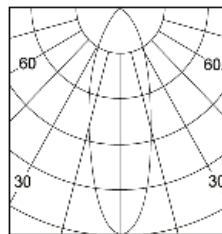

24549-011 - 24W LED

- 1 x 24 WATT
- BRIDGELUX LED
- 2000 (lm) - Lumens
- 3000K - Kelvins
- 50,000 (Hrs) LED Life
- 85+ - CRI
- 20° Light Beam Angle
- 30° Horizontal Adjustment
- 6 5/8" x 6 5/8" Cut Hole Size
- Dimmable LED Driver Included
- White Finish
- 120V Input

13W-LED

h(m)	D(m)	E(lx)
	20°	
0.5	0.213	28575
1	0.426	7144
2	0.852	1786
3	1.278	793
4	1.704	446

24W-LED

h(m)	D(m)	E(lx)
	20°	
1	0.31	4726
2	0.62	1181
3	0.92	525.1
4	1.23	285.4
5	1.54	189