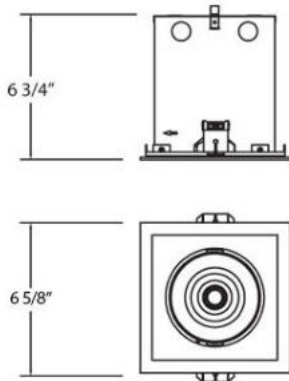

Project Information

Job Name: Canadalite.com Date: _____ Type: _____

Comments: 1 (888) 887-7038, info@canadalite.com