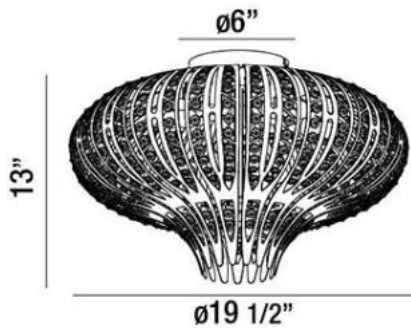

Polished laser cut chrome with inset crystal beading

MONICA , 6-LIGHT FLUSHMOUNT

Product Specifications

Collection:	Illuminations
Item No.:	26328-010
Height:	13"
Diameter:	19.5"
Est. Shipping Weight:	12.54 lbs
No. of Bulbs:	6 Inc.
Bulb Wattage:	60 watts
Bulb Type:	G9 
Bulb Base:	G9
Bulb Voltage:	120 volts

Options Available

ITEM CODE	FINISH	SHADE
26328-010	chrome	clear crystal

Colour / Shades Available

FINISH	SHADE
chrome	<input type="radio"/> clear crystal

Project Information

Job Name: Canadalite.com Date: _____ Type: _____