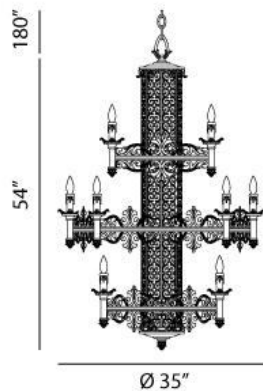

Project Information

Job Name: Canadalite.com Date: _____ Type: _____

Comments: 1 (888) 887-7038, info@canadalite.com