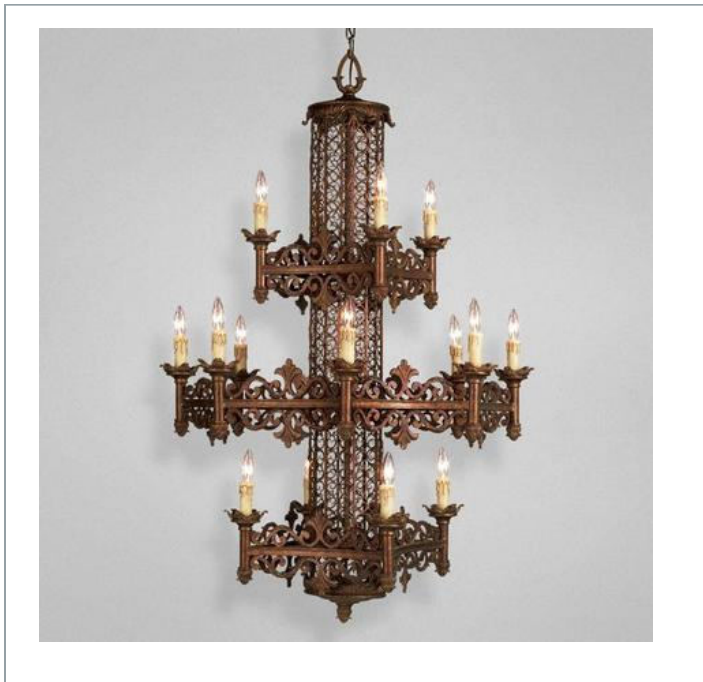

✉ 33 West Beaver Creek Road Richmond Hill
Ontario Canada L4B 1L8

☎ 800.660.5391

☎ 800.660.5390

✉ info@eurofase.com

🌐 www.eurofase.com

MODESA , 16-LIGHT CHANDELIER

Product Specifications

Item No.: 17491-013
 Height: 54"
 Chain / Cord Length: 180"
 Diameter: 35"
 Est. Shipping Weight: 97.24 lbs
 No. of Bulbs: 16
 Bulb Wattage: 40 watts
 Bulb Type: B10 
 Bulb Base: E12
 Bulb Voltage: 120 volts

Options Available

ITEM CODE	FINISH	SHADE
17491-013	rustic bronze	n/a

Colour / Shades Available

FINISH	SHADE
rustic bronze	n/a

Both intricate and substantiating as a centerpiece, with filigree posts and a rubbed bronze crackle finish. The translucent, intimate shades are hidden behind the framework, providing a nude base- a regal light that is unified with artisitc indulgence.