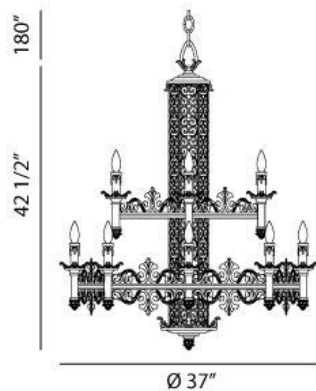

✉ 33 West Beaver Creek Road Richmond Hill
Ontario Canada L4B 1L8

☎ 800.660.5391

☎ 800.660.5390

✉ info@eurofase.com

🌐 www.eurofase.com

MODESA , 12-LIGHT CHANDELIER

Product Specifications

Item No.: 17490-016
 Height: 42.5"
 Chain / Cord Length: 180"
 Diameter: 37"
 Est. Shipping Weight: 72.82 lbs
 No. of Bulbs: 12
 Bulb Wattage: 60 watts
 Bulb Type: B10 
 Bulb Base: E12
 Bulb Voltage: 120 volts

Options Available

ITEM CODE	FINISH	SHADE
17490-016	rustic bronze	n/a

Colour / Shades Available

FINISH	SHADE
rustic bronze	n/a

Both intricate and substantiating as a centerpiece, with filigree posts and a rubbed bronze crackle finish. The translucent, intimate shades are hidden behind the framework, providing a nude base- a regal light that is unified with artisitic indulgence.