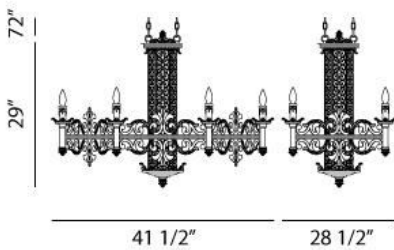

Project Information

Job Name: Canadalite.com Date: _____ Type: _____

Comments: 1 (888) 887-7038, info@canadalite.com