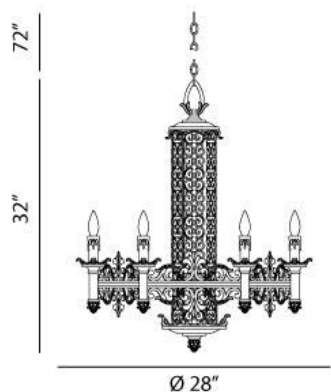

✉ 33 West Beaver Creek Road Richmond Hill
Ontario Canada L4B 1L8

☎ 800.660.5391

☎ 800.660.5390

✉ info@eurofase.com

🌐 www.eurofase.com

MODESA , 6-LIGHT CHANDELIER

Product Specifications

Item No.: 17488-013
 Height: 32"
 Chain / Cord Length: 72"
 Diameter: 28"
 Est. Shipping Weight: 39.38 lbs
 No. of Bulbs: 6
 Bulb Wattage: 60 watts
 Bulb Type: B10 
 Bulb Base: E12
 Bulb Voltage: 120 volts

Options Available

ITEM CODE	FINISH	SHADE
17488-013	rustic bronze	n/a

Colour / Shades Available

FINISH	SHADE
rustic bronze	n/a

Both intricate and substantiating as a centerpiece, with filigree posts and a rubbed bronze crackle finish. The translucent, intimate shades are hidden behind the framework, providing a nude base- a regal light that is unified with artisitc indulgence.