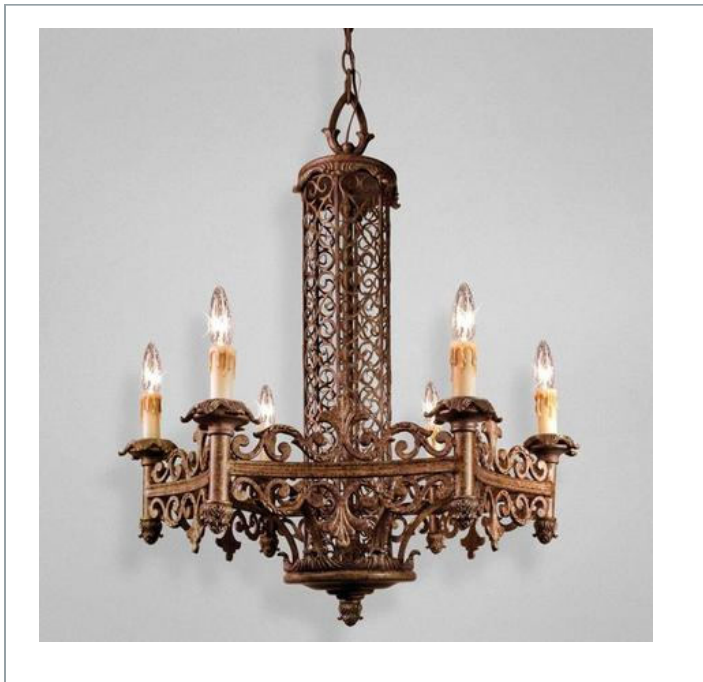

✉ 33 West Beaver Creek Road Richmond Hill
Ontario Canada L4B 1L8

☎ 800.660.5391

☎ 800.660.5390

✉ info@eurofase.com

🌐 www.eurofase.com

MODESA , 6-LIGHT CHANDELIER

Product Specifications

Item No.: 17488-013
 Height: 32"
 Chain / Cord Length: 72"
 Diameter: 28"
 Est. Shipping Weight: 39.38 lbs
 No. of Bulbs: 6
 Bulb Wattage: 60 watts
 Bulb Type: B10 
 Bulb Base: E12
 Bulb Voltage: 120 volts

Options Available

ITEM CODE	FINISH	SHADE
17488-013	rustic bronze	n/a

Colour / Shades Available

FINISH	SHADE
rustic bronze	n/a

Both intricate and substantiating as a centerpiece, with filigree posts and a rubbed bronze crackle finish. The translucent, intimate shades are hidden behind the framework, providing a nude base- a regal light that is unified with artisitc indulgence.