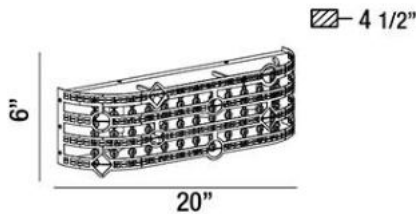

Project Information

Job Name: Canadalite.com Date: _____ Type: _____
Comments: 534 Hood Road, Markham ON L3R 3K9 Email: info@canadalite.com