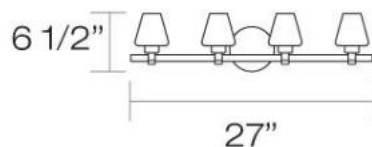

Project Information

Job Name: Canadalite.com Date: _____ Type: _____
Comments: 1 (888) 887-7038, info@canadalite.com