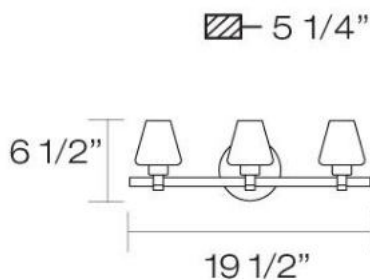

Project Information

Job Name: Canadalite.com Date: _____ Type: _____
Comments: 1 (888) 887-7038, info@canadalite.com