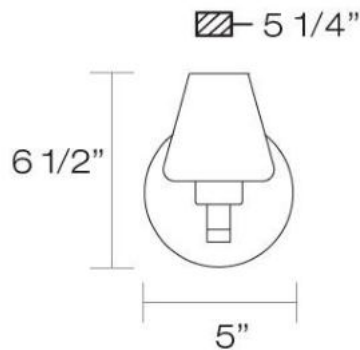

Project Information

Job Name: Canadalite.com Date: _____ Type: _____
Comments: 1 (888) 887-7038, info@canadalite.com