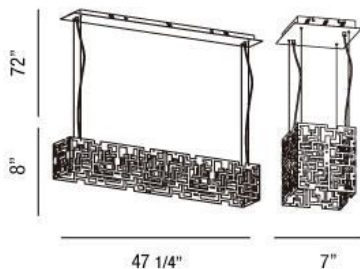

Project Information

Job Name: Canadalite.com   Date: _____   Type: _____
Comments: _____