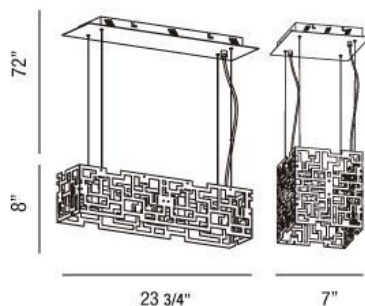

Project Information

Job Name: Canadalite.com   Date: _____   Type: _____
Comments: _____