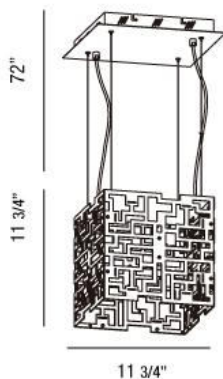

Project Information

Job Name: Canadalite.com   Date: _____   Type: _____
Comments: _____