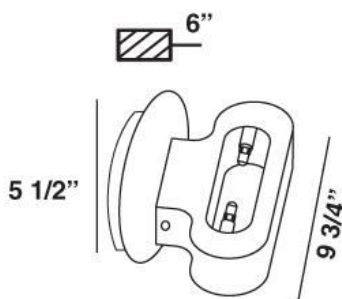

Project Information

Job Name: Canadalite.com Date: _____ Type: _____
Comments: 1 (888) 887-7038, info@canadalite.com