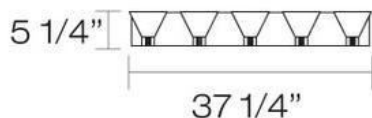

Project Information

Job Name: Canadalite.com Date: _____ Type: _____
Comments: 1 (888) 887-7038, info@canadalite.com