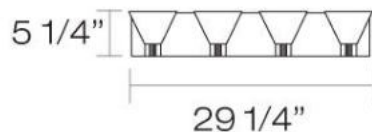

Project Information

Job Name: Canadalite.com Date: _____ Type: _____
Comments: 1 (888) 887-7038, info@canadalite.com