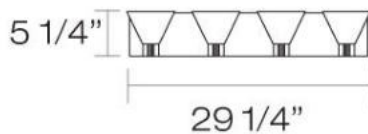

Project Information

Job Name: Canadalite.com Date: _____ Type: _____
Comments: 1 (888) 887-7038, info@canadalite.com