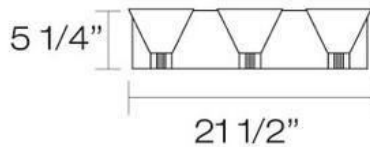

Project Information

Job Name: Canadalite.com Date: _____ Type: _____

Comments: 1 (888) 887-7038, info@canadalite.com