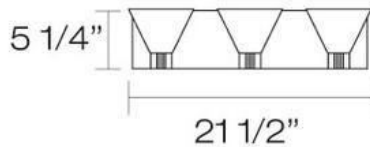

Project Information

Job Name: Canadalite.com Date: _____ Type: _____
Comments: 1 (888) 887-7038, info@canadalite.com