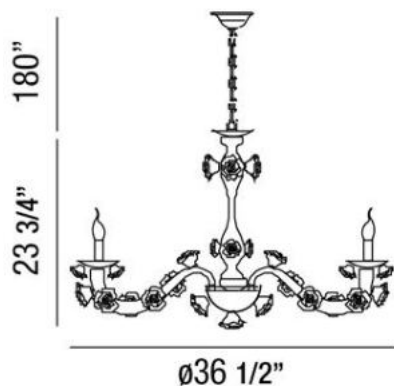

MARTINA , 8-LIGHT CHANDELIER

Product Specifications

Collection:	Illuminations
Item No.:	25573-022
Height:	23.75"
Chain / Cord Length:	180"
Width:	36.5"
Length:	36.5"
Diameter:	36.5"
Est. Shipping Weight:	31.68 lbs
No. of Bulbs:	8
Bulb Wattage:	60 watts
Bulb Type:	B10 
Bulb Base:	E12
Bulb Voltage:	120 volts

Options Available

ITEM CODE	FINISH	SHADE
25573-015	white	pink flower
25573-022	black	white flower

Colour / Shades Available

FINISH	SHADE
white	pink flower
black	white flower

Project Information

Job Name: Canadalite.com Date: _____ Type: _____
 Comments: _____