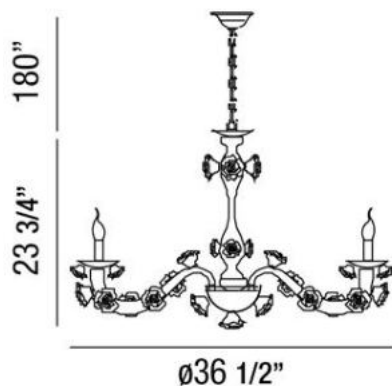

Project Information

Job Name: Canadalite.com   Date: _____   Type: _____
Comments: _____