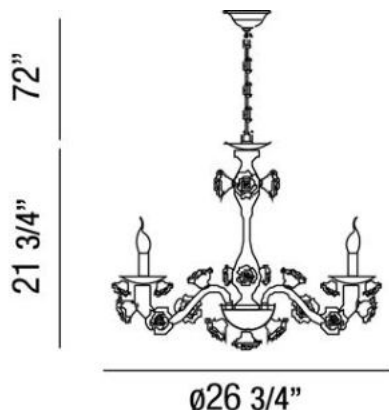

Project Information

Job Name: Canadalite.com Date: _____ Type: _____
Comments: _____