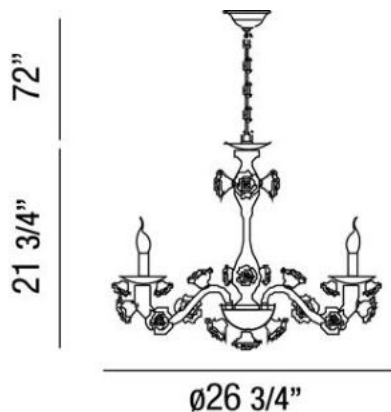

MARTINA , 5-LIGHT CHANDELIER

Product Specifications

Collection:	Illuminations
Item No.:	25572-018
Height:	21.75"
Chain / Cord Length:	72"
Width:	26.75"
Length:	26.75"
Diameter:	26.75"
Est. Shipping Weight:	18.04 lbs
No. of Bulbs:	5
Bulb Wattage:	60 watts
Bulb Type:	B10 
Bulb Base:	E12
Bulb Voltage:	120 volts

Options Available

ITEM CODE	FINISH	SHADE
25572-018	white	pink flower
25572-025	black	white flower

Colour / Shades Available

FINISH	SHADE
white	 pink flower
black	 white flower

Project Information

Job Name: Canadalite.com Date: _____ Type: _____
 Comments: _____