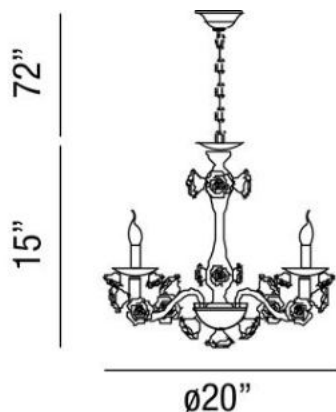

Project Information

Job Name: Canadalite.com   Date: _____   Type: _____
Comments: _____