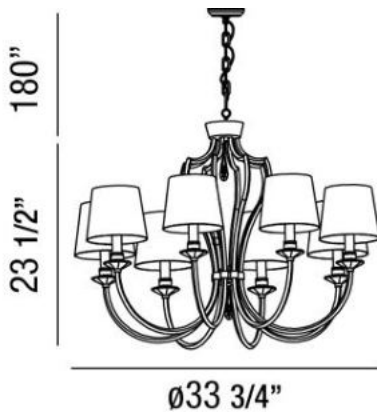

MARTA , 8-LIGHT CHANDELIER

Product Specifications

Collection:	Illuminations
Item No.:	25770-018
Height:	23.5"
Chain / Cord Length:	180"
Diameter:	33.75"
Est. Shipping Weight:	32.34 lbs
No. of Bulbs:	8
Bulb Wattage:	60 watts
Bulb Type:	B10 
Bulb Base:	E12
Bulb Voltage:	120 volts

Options Available

ITEM CODE	FINISH	SHADE
25770-018	polished nickel	off white

Colour / Shades Available

FINISH	SHADE
polished nickel 	off white

Project Information

Job Name: Canadalite.com Date: _____ Type: _____