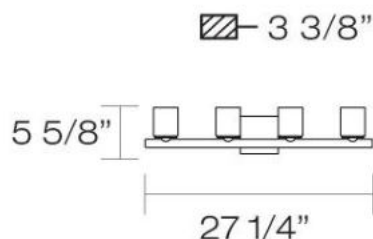

Project Information

Job Name: Canadalite.com Date: _____ Type: _____
Comments: 1 (888) 887-7038, info@canadalite.com