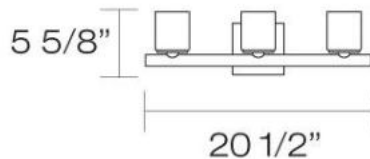

Project Information

Job Name: Canadalite.com Date: _____ Type: _____

Comments: 1 (888) 887-7038, info@canadalite.com