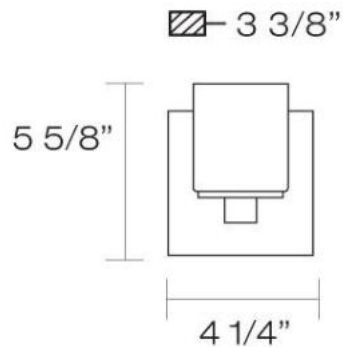

Project Information

Job Name: Canadalite.com Date: _____ Type: _____
Comments: 1 (888) 887-7038, info@canadalite.com