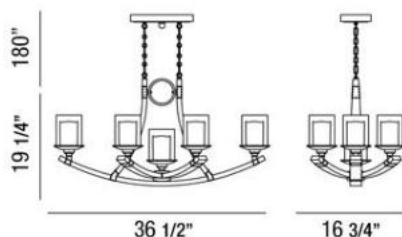

Project Information

Job Name: Canadalite.com Date: _____ Type: _____
Comments: 1 (888) 887-7038, info@canadalite.com