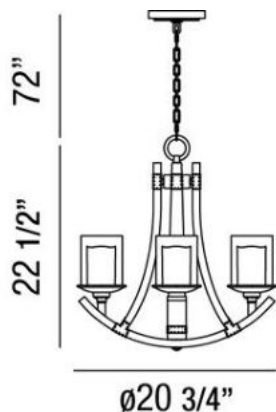

Project Information

Job Name: Canadalite.com Date: _____ Type: _____
Comments: 1 (888) 887-7038, info@canadalite.com