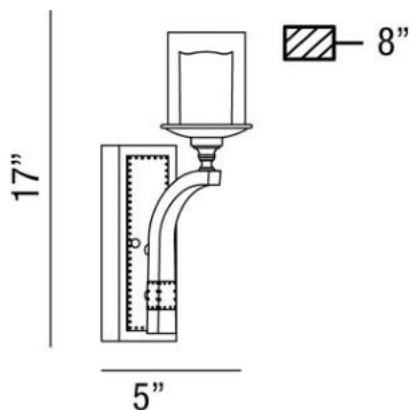

Project Information

Job Name: Canadalite.com Date: _____ Type: _____
Comments: 1 (888) 887-7038, info@canadalite.com