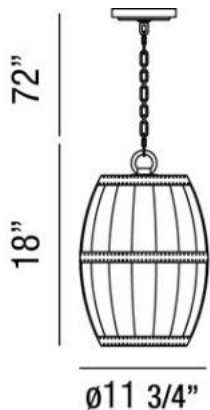

MANO , 1-LIGHT PENDANT

Product Specifications

Collection:	Illuminations
Item No.:	25638-011
Height:	18"
Chain / Cord Length:	72"
Diameter:	11.75"
Est. Shipping Weight:	13.20 lbs
No. of Bulbs:	1
Bulb Wattage:	100 watts
Bulb Type:	A19 
Bulb Base:	E26
Bulb Voltage:	120 volts

Options Available

ITEM CODE	FINISH	SHADE
25638-011	wood/forged iron	wood/silver reflector

Colour / Shades Available

FINISH	SHADE
wood/forged iron	wood/silver reflector

Project Information

Job Name: Canadalite.com Date: _____ Type: _____